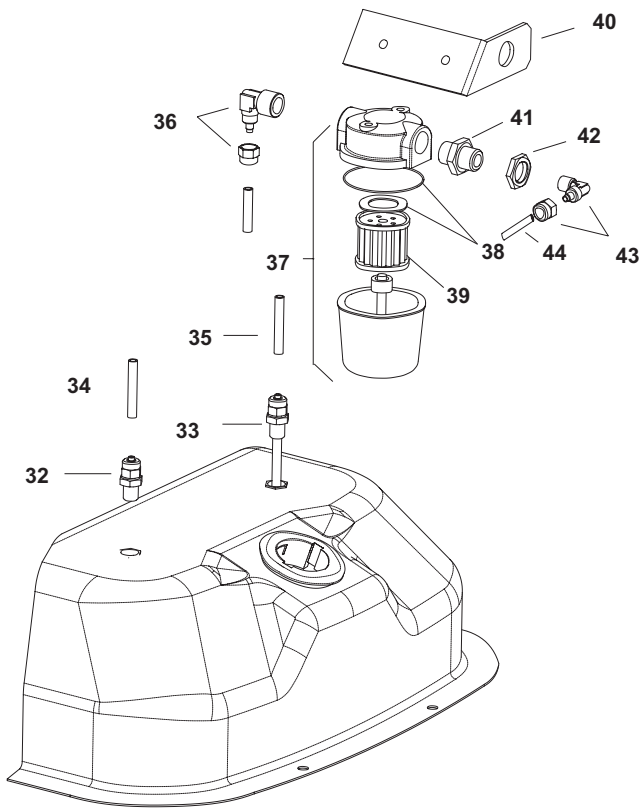

A5 GH9F -B8 F97 HC=@HEATERS BV 110

Pos.	Code NR	Description
1	4032.654	Upper body
2	4032.548	Upper body mobile
3	4032.534	Chimney
4	4032.557	Inlet grille
5	4032.594	Motor 2P. 250W
6	4032.593	Fan
7	4032.554	Air flap
8	4111.056	Protection cable
9	4032.555	Motor flange support
10	4032.519	Motor flange
11	4111.241	Elastic plate
12	4032.568	Handle Frame
13	4032.475	Fuel level probe
14	4032.537	Tank plug seal
15	4160.646	Protection cable
16	4032.616	Plug
17	4100.632	Drain plug
18	4032.564	Foot Frame
19	4032.094	Wheel Ø 250
20	4111.480	Wheel plug
21	4111.072	Wheel holder Ø 20
22	4032.566	Axle
23	4032.543	Fuel tank
24	4032.558	Electr. componets drawer panel
25	4032.536	Power cord hook
26	4032.560	Side Panel
27	4032.562	Base
28	4111.625	Lower body
29	4032.655	Combustion chamber
30	4032.544	Outlet cone
32	4032.488	Conn. straight M10
33	4032.092	Pipe connection M10
34	4032.597	Fuel pipe pump-tank
35	4032.595	Fuel pipe tank-filter
36	4031.803	Connection 90° 3/8"
37	4111.045	Filter with cartidge 3/8"
38	4111.116	OR KIT filter
39	4031.015	Filter cartridge
40	4032.437	Filter support
41	4031.802	Double screw
42	4031.800	Conn. straight 3/8" Mx5
43	4111.273	Connection 90° 1/8"
44	4032.596	fuel pipe filter-pump
50	4032.446	Electr. components drawer
51	4117.058	Pilot lamp 230V
52	4111.040	Fuse (6,3x32) 10 A
53	4111.038	Cable fastener