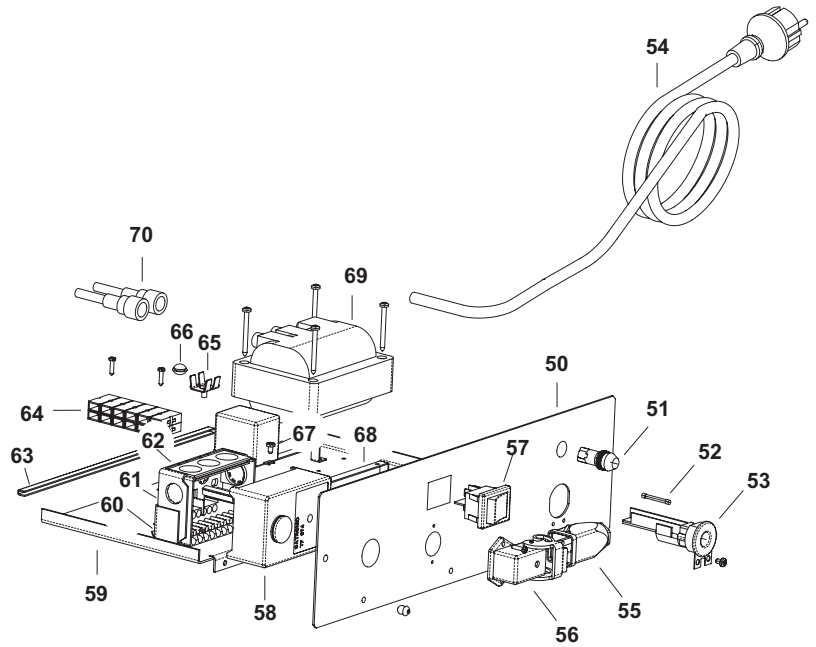

A5 GH9F -B8 F97 HC=@HEATERS BV 110

Pos.	Code NR	Description
1	4032.654	Upper body
2	4032.548	Upper body mobile
3	4032.534	Chimney
4	4032.557	Inlet grille
5	4032.594	Motor 2P. 250W
6	4032.593	Fan
7	4032.554	Air flap
8	4111.056	Protection cable
9	4032.555	Motor flange support
10	4032.519	Motor flange
11	4111.241	Elastic plate
12	4032.568	Handle Frame
13	4032.475	Fuel level probe
14	4032.537	Tank plug seal
15	4160.646	Protection cable
16	4032.616	Plug
17	4100.632	Drain plug
18	4032.564	Foot Frame
19	4032.094	Wheel Ø 250
20	4111.480	Wheel plug
21	4111.072	Wheel holder Ø 20
22	4032.566	Axle
23	4032.543	Fuel tank
24	4032.558	Electr. componets drawer panel
25	4032.536	Power cord hook
26	4032.560	Side Panel
27	4032.562	Base
28	4111.625	Lower body
29	4032.655	Combustion chamber
30	4032.544	Outlet cone
32	4032.488	Conn. straight M10
33	4032.092	Pipe connection M10
34	4032.597	Fuel pipe pump-tank
35	4032.595	Fuel pipe tank-filter
36	4031.803	Connection 90° 3/8"
37	4111.045	Filter with cartidge 3/8"
38	4111.116	OR KIT filter
39	4031.015	Filter cartridge
40	4032.437	Filter support
41	4031.802	Double screw
42	4031.800	Conn. straight 3/8" Mx5
43	4111.273	Connection 90° 1/8"
44	4032.596	fuel pipe filter-pump
50	4032.446	Electr. components drawer
51	4117.058	Pilot lamp 230V
52	4111.040	Fuse (6,3x32) 10 A
53	4111.038	Cable fastener