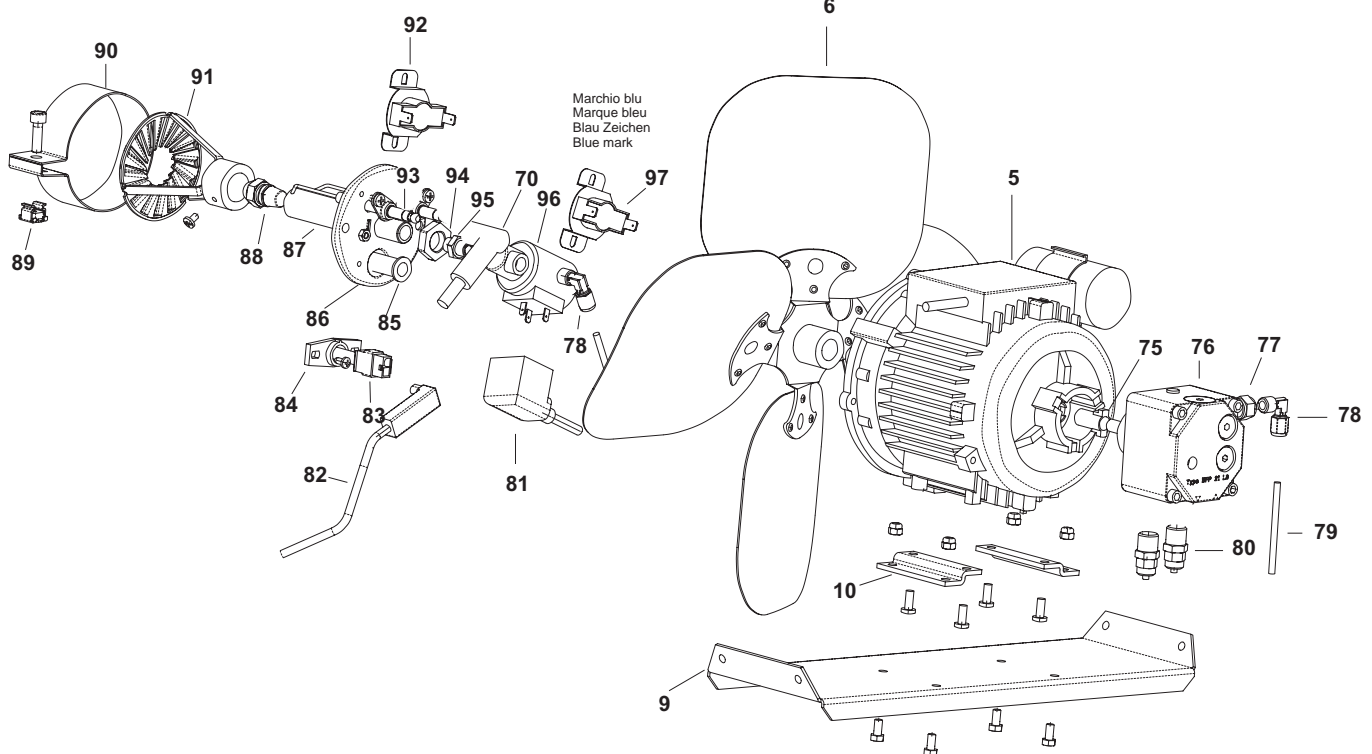

A5 GH9F -B8 F97 HC=@HEATERS BV 110

Pos.	Code NR	Description
1	4032.654	Upper body
2	4032.548	Upper body mobile
3	4032.534	Chimney
4	4032.557	Inlet grille
5	4032.594	Motor 2P. 250W
6	4032.593	Fan
7	4032.554	Air flap
8	4111.056	Protection cable
9	4032.555	Motor flange support
10	4032.519	Motor flange
11	4111.241	Elastic plate
12	4032.568	Handle Frame
13	4032.475	Fuel level probe
14	4032.537	Tank plug seal
15	4160.646	Protection cable
16	4032.616	Plug
17	4100.632	Drain plug
18	4032.564	Foot Frame
19	4032.094	Wheel Ø 250
20	4111.480	Wheel plug
21	4111.072	Wheel holder Ø 20
22	4032.566	Axle
23	4032.543	Fuel tank
24	4032.558	Electr. componets drawer panel
25	4032.536	Power cord hook
26	4032.560	Side Panel
27	4032.562	Base
28	4111.625	Lower body
29	4032.655	Combustion chamber
30	4032.544	Outlet cone
32	4032.488	Conn. straight M10
33	4032.092	Pipe connection M10
34	4032.597	Fuel pipe pump-tank
35	4032.595	Fuel pipe tank-filter
36	4031.803	Connection 90° 3/8"
37	4111.045	Filter with cartidge 3/8"
38	4111.116	OR KIT filter
39	4031.015	Filter cartridge
40	4032.437	Filter support
41	4031.802	Double screw
42	4031.800	Conn. straight 3/8" Mx5
43	4111.273	Connection 90° 1/8"
44	4032.596	fuel pipe filter-pump
50	4032.446	Electr. components drawer
51	4117.058	Pilot lamp 230V
52	4111.040	Fuse (6,3x32) 10 A
53	4111.038	Cable fastener