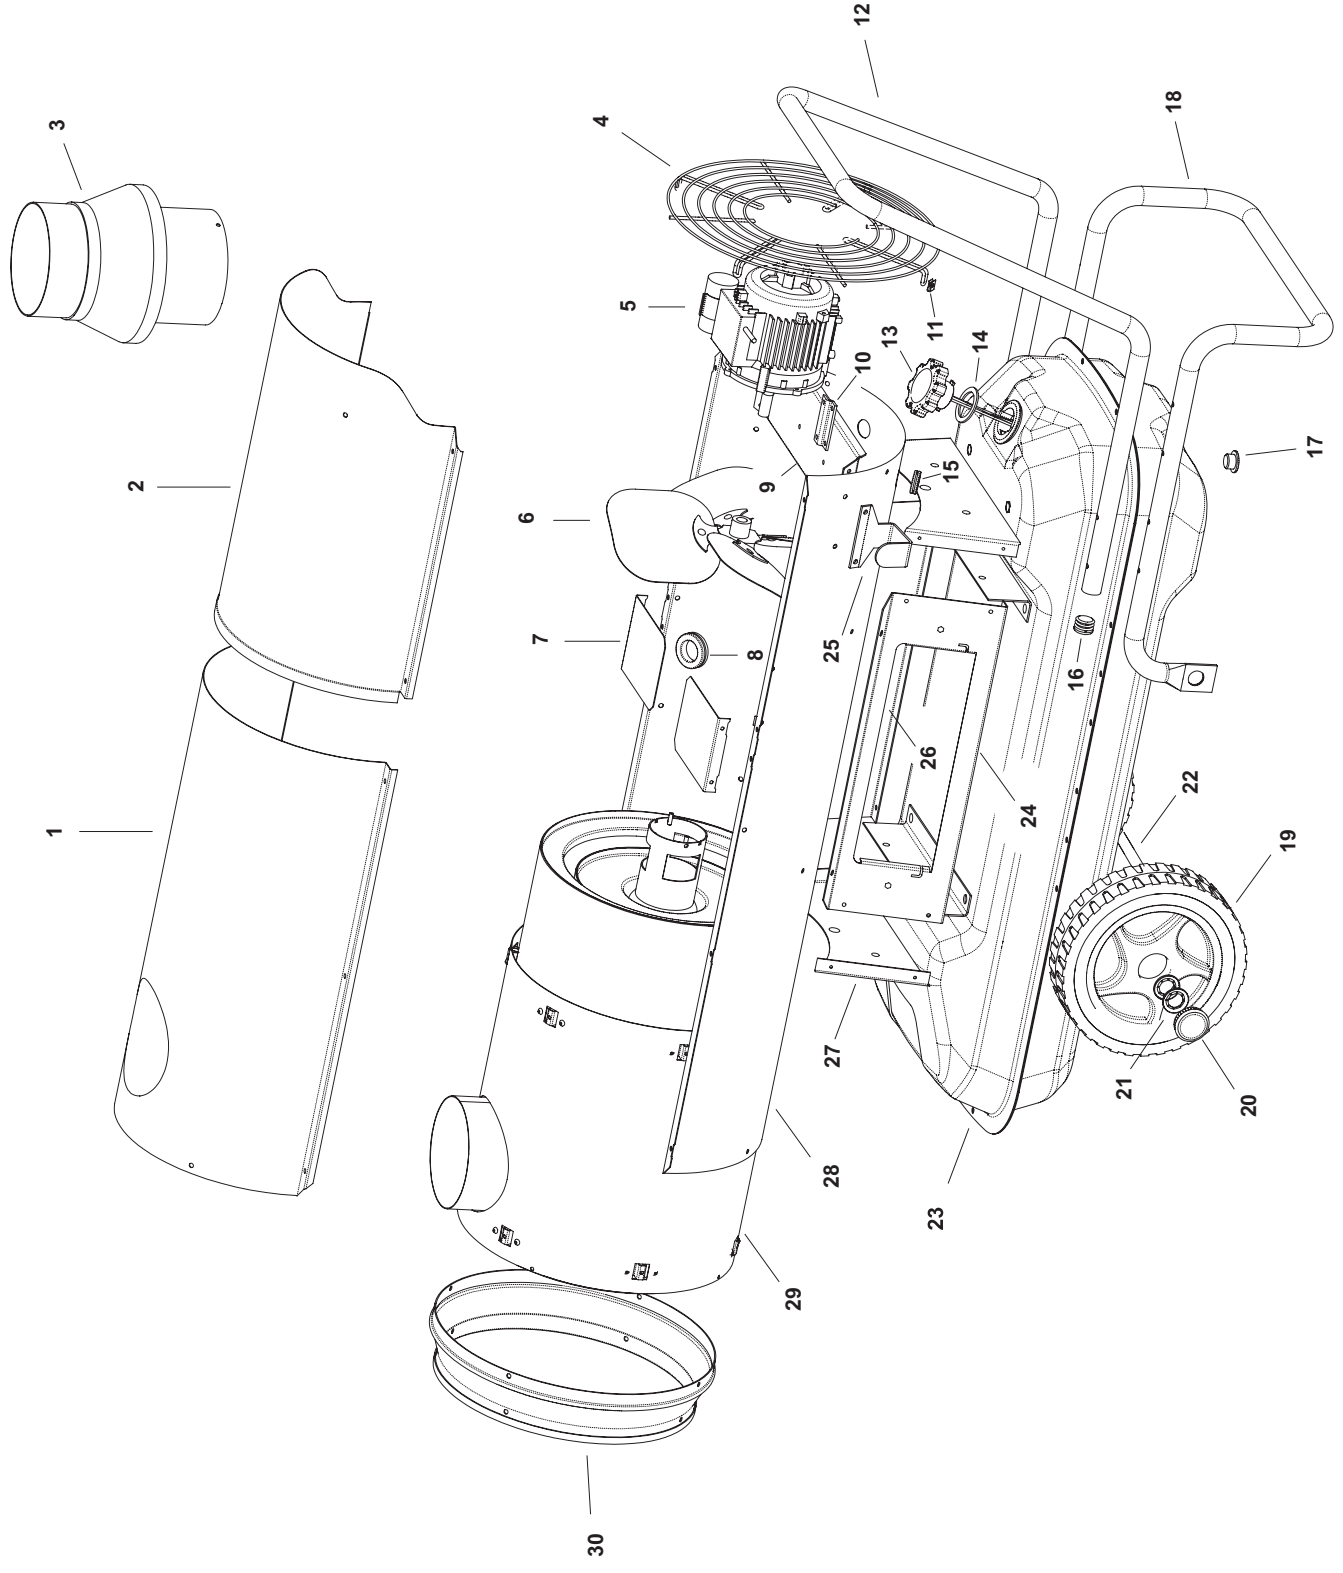

Bv110 E MASTER

UNIT 1

ILLUSTRATED PARTS BREAKDOWN

Edizione 2005
Rev. 0