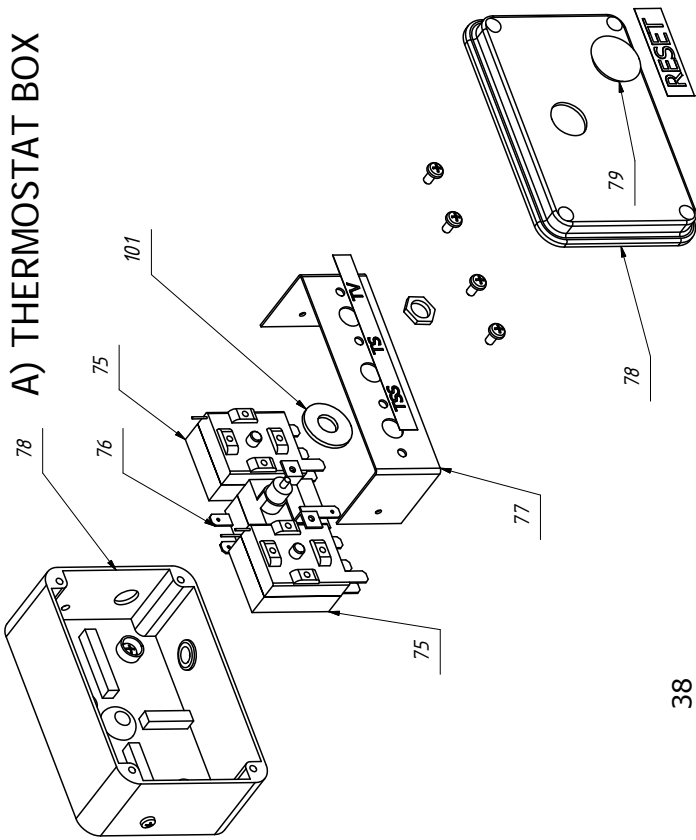

BV690FS (single phase)

UNIT 1

ILLUSTRATED PARTS BREAKDOWN

Edizione 2010
Rev. A

A) THERMOSTAT BOX

B) ELECTRIC BOX

COMBUSTION CHAMBER

Pos.	Code NR	Description
1	S/R	Upper External Panel
2	S/R	Upper Internal Panel
3	4514.179	Left Protection
4	4514.180	Right Protection
5	4514.238	4-Way Air Outlet Panel
5	4514.093	1-Way Air Outlet Panel (Optionally)
6	S/R	Lateral External Panel
7	S/R	Lateral Internal Panel
8	S/R	Chimney Panel
9	S/R	Flange Cover Chimney
11	S/R	Deflector
12	S/R	Combustion Chamber Bracket
13	S/R	Chamfered Profile For Panel 25 L=1200
14	S/R	Chamfered Profile For Panel 25 L=690
15	S/R	Chamfered Profile For Panel 25 L=1381
16	S/R	3 Way Corner For Chamfered Profile
18	S/R	Wheel Support
19	S/R	Burner Cover
20	S/R	Burner External Panel
21	4514.615	Burner Thermic Insulator
22	4514.168	Universal Plate
23	4514.616	Plate Seal
24	4031.120	Oil Pre Heater
26	4514.304	Oil Burner RG4 F
28	4514.183	Axle
29	4514.617	Wheel D.385
30	4514.128	Hub Bracket
31	4514.803	Fixing Washer For Shaft With Cup
32	S/R	Front Base
33	4514.186	Combustion Chamber
34	4514.193	Bracket For Turbolence
35	4514.619	Flue Chamber Seal
36	4514.801	Lifting Eye Bolt M8
38	4514.609	Waterprof Case (Front And Back)
39	4514.420	Contactora 7,5kW 230V for BV 690 FS
39	4514.416	Contactora 4kW 400V for BV 690 FTR