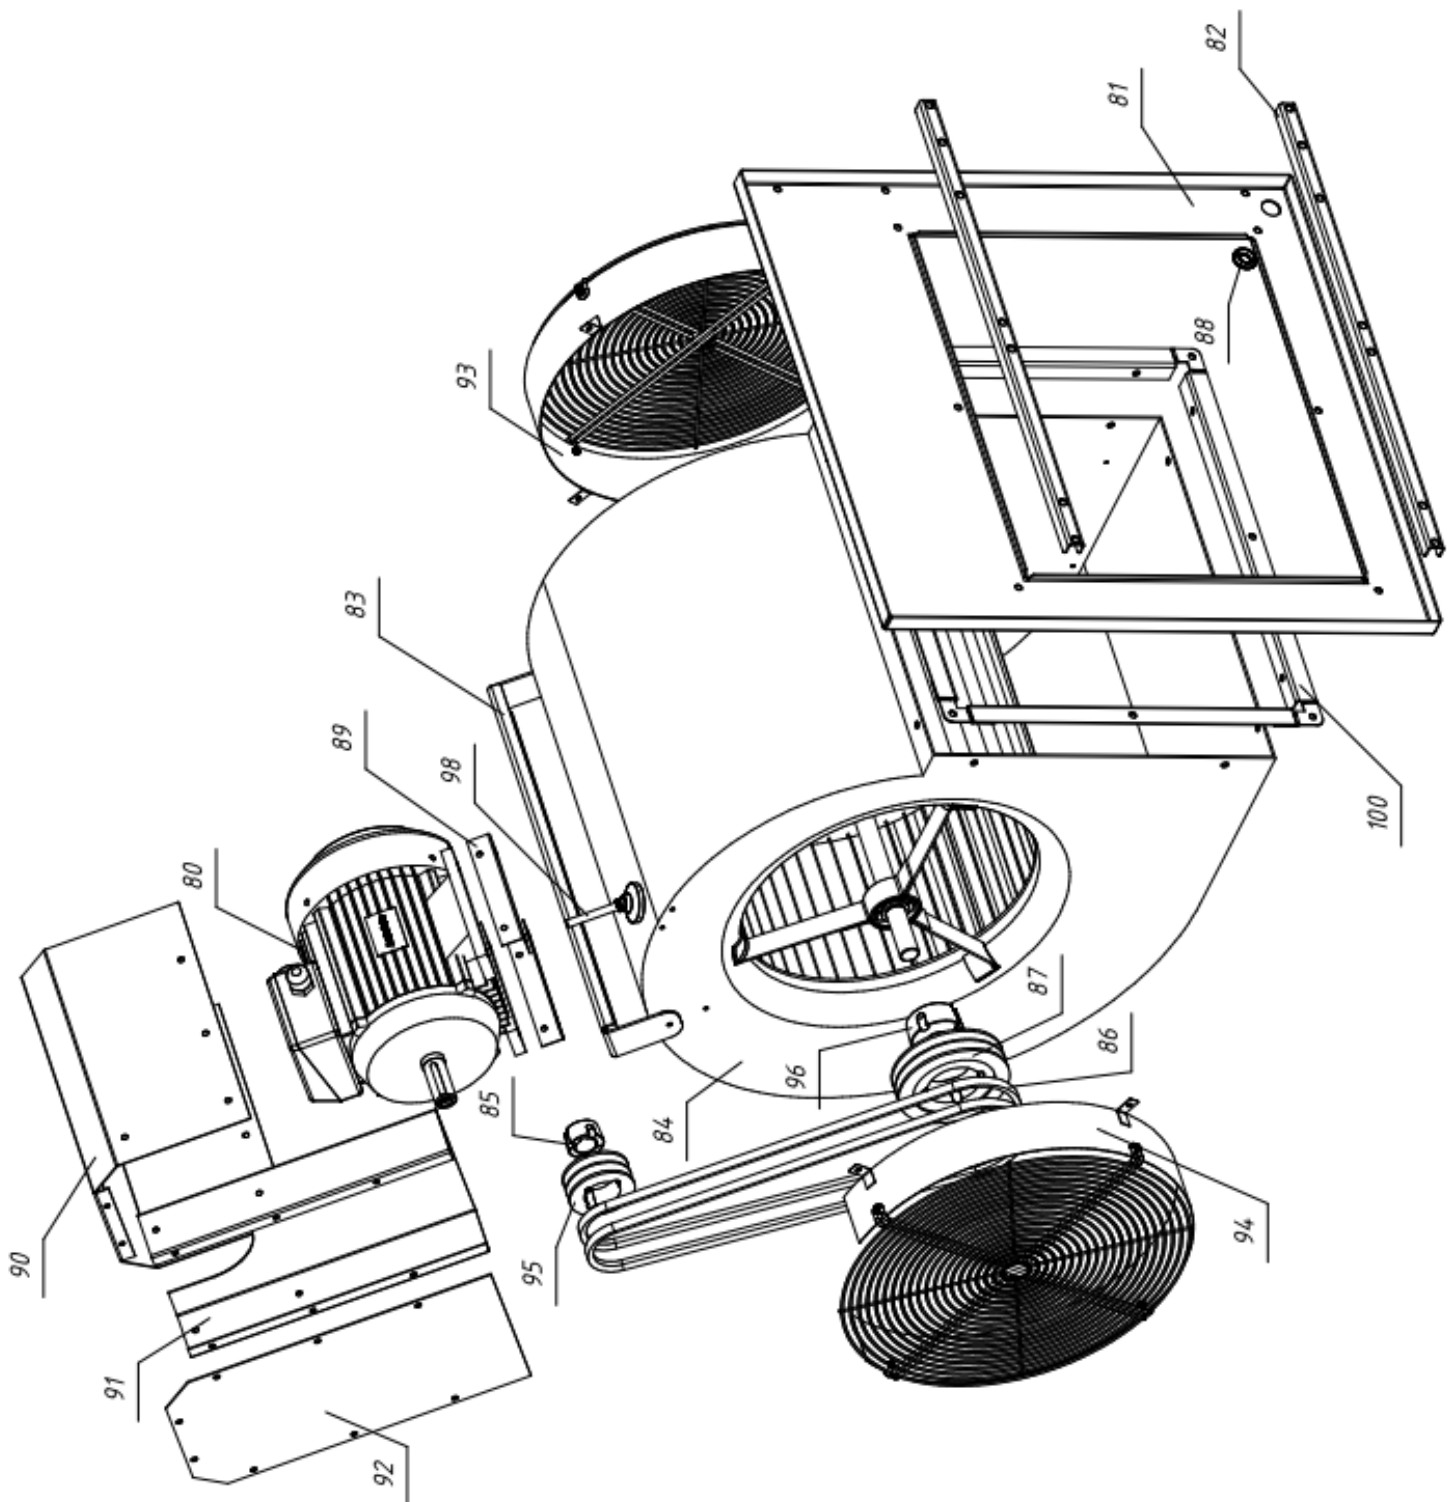

Pos.	Code NR	Description
80	4514.310	Motor 4kW 3X400V
81	S/R	Fan Mounting Panel
82	S/R	Fan Assembly Channel
83	4514.269	Motor Support
84	4514.312	Radial Fan AT18/18S
85	4514.333	Taper Lock 1210X28
86	4514.337	V-Belt SPA 1312
87	4514.340	Pulley SPA 140X2
88	4514.607	Rubber Bushing D16
89	4514.713	Motor Cover Support
90	4514.715	Side Motor Cover
91	4514.716	Frame Motor Cover
92	4514.717	Front Motor Cover
93	4514.725	Fan Guard
94	4514.726	Fan Guard With Cutting
95	4517.130	Pulley SPA 80X2
96	4517.133	Taper Lock 2012X25
98	4514.839	Self-Aligning Foot M10X68
100	4514.313	Assembling Flange

S/R = Parts available on special request only