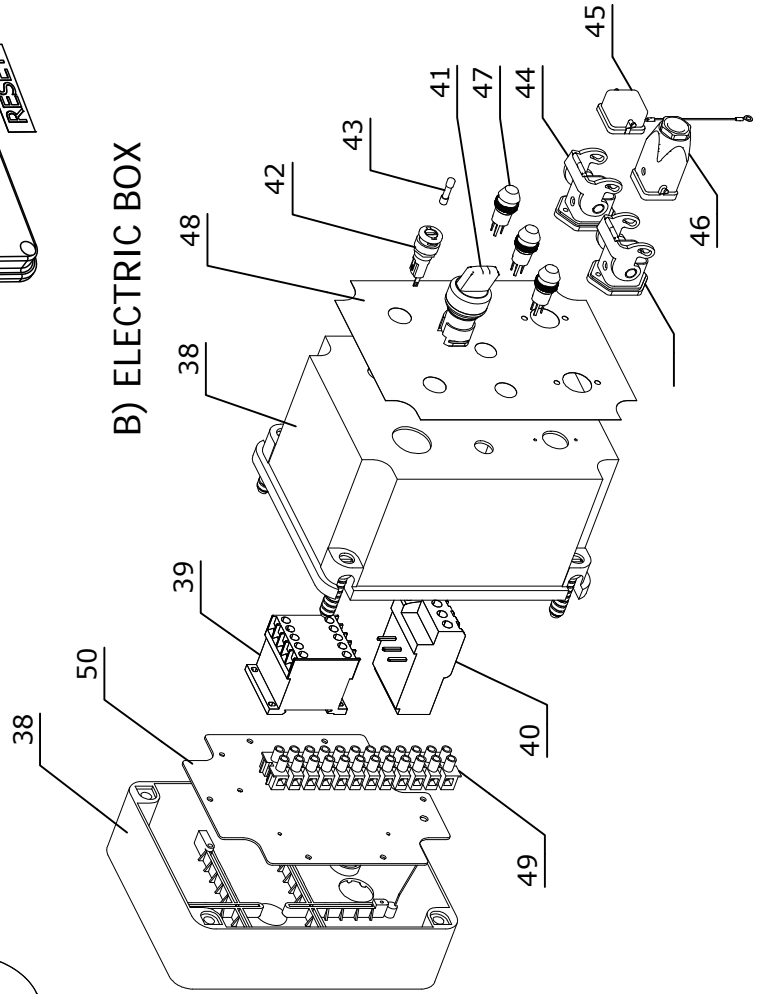

BV690FS (single phase)

UNIT 1

ILLUSTRATED PARTS BREAKDOWN

Edizione 2010
Rev. A

A) THERMOSTAT BOX

B) ELECTRIC BOX

COMBUSTION CHAMBER

Pos.	Code NR	Description
1	S/R	Upper External Panel
2	S/R	Upper Internal Panel
3	4514.179	Left Protection
4	4514.180	Right Protection
5	4514.238	4-Way Air Outlet Panel
5	4514.093	1-Way Air Outlet Panel (Optionally)
6	S/R	Lateral External Panel
7	S/R	Lateral Internal Panel
8	S/R	Chimney Panel
9	S/R	Flange Cover Chimney
11	S/R	Deflector
12	S/R	Combustion Chamber Bracket
13	S/R	Chamfered Profile For Panel 25 L=1200
14	S/R	Chamfered Profile For Panel 25 L=690
15	S/R	Chamfered Profile For Panel 25 L=1381
16	S/R	3 Way Corner For Chamfered Profile
18	S/R	Wheel Support
19	S/R	Burner Cover
20	S/R	Burner External Panel
21	4514.615	Burner Thermic Insulator
22	4514.168	Universal Plate
23	4514.616	Plate Seal
24	4031.120	Oil Pre Heater
26	4514.304	Oil Burner RG4 F
28	4514.183	Axle
29	4514.617	Wheel D.385
30	4514.128	Hub Bracket
31	4514.803	Fixing Washer For Shaft With Cup
32	S/R	Front Base
33	4514.186	Combustion Chamber
34	4514.193	Bracket For Turbolence
35	4514.619	Flue Chamber Seal
36	4514.801	Lifting Eye Bolt M8
38	4514.609	Waterprof Case (Front And Back)
39	4514.420	Contactora 7,5kW 230V for BV 690 FS
39	4514.416	Contactora 4kW 400V for BV 690 FTR

S/R = Parts available on special request only

Pos.	Code NR	Description
80	4514.310	Motor 4kW 3X400V
81	S/R	Fan Mounting Panel
82	S/R	Fan Assembly Channel
83	4514.269	Motor Support
84	4514.312	Radial Fan AT18/18S
85	4514.333	Taper Lock 1210X28
86	4514.337	V-Belt SPA 1312
87	4514.340	Pulley SPA 140X2
88	4514.607	Rubber Bushing D16
89	4514.713	Motor Cover Support
90	4514.715	Side Motor Cover
91	4514.716	Frame Motor Cover
92	4514.717	Front Motor Cover
93	4514.725	Fan Guard
94	4514.726	Fan Guard With Cutting
95	4517.130	Pulley SPA 80X2
96	4517.133	Taper Lock 2012X25
98	4514.839	Self-Aligning Foot M10X68
100	4514.313	Assembling Flange