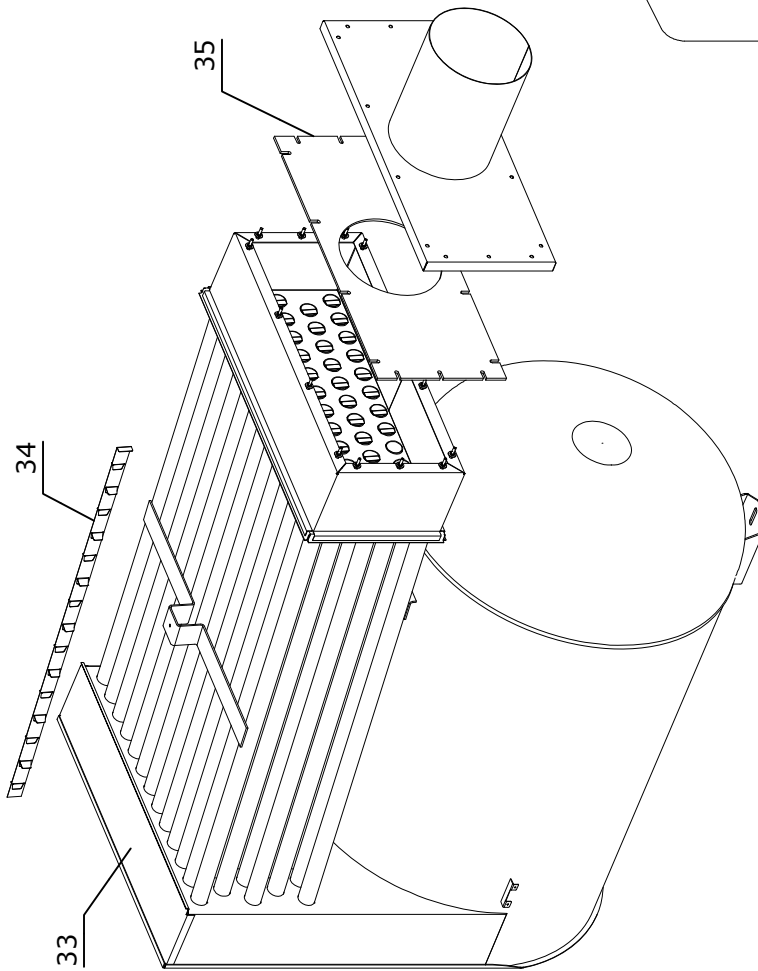

BV690FS (single phase)

UNIT 1

ILLUSTRATED PARTS BREAKDOWN

Edizione 2010
Rev. A

A) THERMOSTAT BOX

B) ELECTRIC BOX

COMBUSTION CHAMBER

Pos.	Code NR	Description
1	S/R	Upper External Panel
2	S/R	Upper Internal Panel
3	4514.179	Left Protection
4	4514.180	Right Protection
5	4514.238	4-Way Air Outlet Panel
5	4514.093	1-Way Air Outlet Panel (Optionally)
6	S/R	Lateral External Panel
7	S/R	Lateral Internal Panel
8	S/R	Chimney Panel
9	S/R	Flange Cover Chimney
11	S/R	Deflector
12	S/R	Combustion Chamber Bracket
13	S/R	Chamfered Profile For Panel 25 L=1200
14	S/R	Chamfered Profile For Panel 25 L=690
15	S/R	Chamfered Profile For Panel 25 L=1381
16	S/R	3 Way Corner For Chamfered Profile
18	S/R	Wheel Support
19	S/R	Burner Cover
20	S/R	Burner External Panel
21	4514.615	Burner Thermic Insulator
22	4514.168	Universal Plate
23	4514.616	Plate Seal
24	4031.120	Oil Pre Heater
26	4514.304	Oil Burner RG4 F
28	4514.183	Axle
29	4514.617	Wheel D.385
30	4514.128	Hub Bracket
31	4514.803	Fixing Washer For Shaft With Cup
32	S/R	Front Base
33	4514.186	Combustion Chamber
34	4514.193	Bracket For Turbolence
35	4514.619	Flue Chamber Seal
36	4514.801	Lifting Eye Bolt M8
38	4514.609	Waterprof Case (Front And Back)
39	4514.420	Contactora 7,5kW 230V for BV 690 FS
39	4514.416	Contactora 4kW 400V for BV 690 FTR

S/R = Parts available on special request only

Pos.	Code NR	Description
80	4514.310	Motor 4kW 3X400V
81	S/R	Fan Mounting Panel
82	S/R	Fan Assembly Channel
83	4514.269	Motor Support
84	4514.312	Radial Fan AT18/18S
85	4514.333	Taper Lock 1210X28
86	4514.337	V-Belt SPA 1312
87	4514.340	Pulley SPA 140X2
88	4514.607	Rubber Bushing D16
89	4514.713	Motor Cover Support
90	4514.715	Side Motor Cover
91	4514.716	Frame Motor Cover
92	4514.717	Front Motor Cover
93	4514.725	Fan Guard
94	4514.726	Fan Guard With Cutting
95	4517.130	Pulley SPA 80X2
96	4517.133	Taper Lock 2012X25
98	4514.839	Self-Aligning Foot M10X68
100	4514.313	Assembling Flange