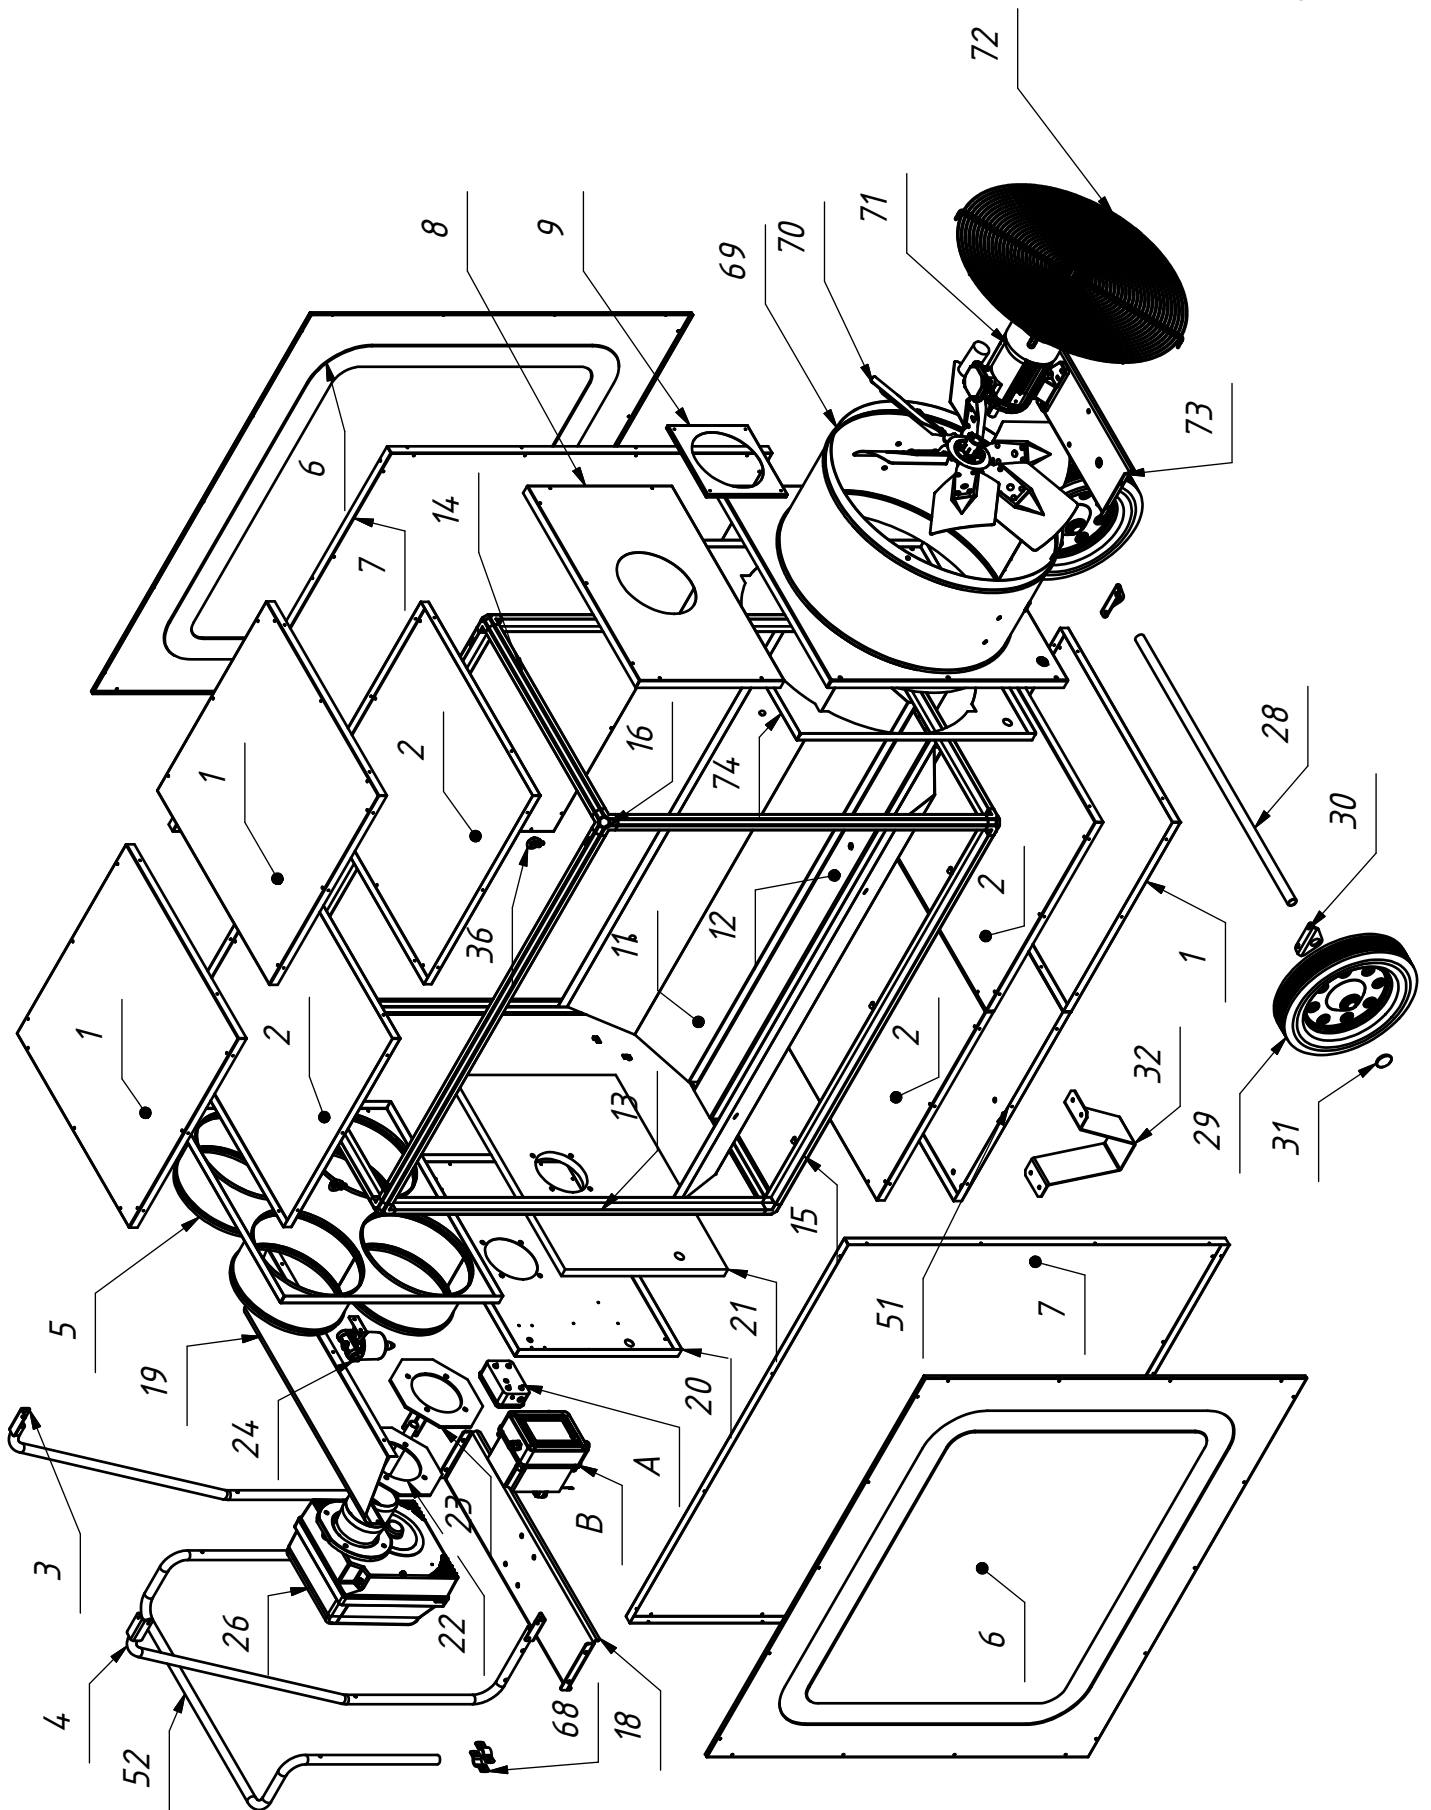

BV690FS (single phase)

UNIT 1

ILLUSTRATED PARTS BREAKDOWN

Edizione 2010
Rev. A

A) THERMOSTAT BOX

B) ELECTRIC BOX

COMBUSTION CHAMBER

Pos.	Code NR	Description
1	S/R	Upper External Panel
2	S/R	Upper Internal Panel
3	4514.179	Left Protection
4	4514.180	Right Protection
5	4514.238	4-Way Air Outlet Panel
5	4514.093	1-Way Air Outlet Panel (Optionally)
6	S/R	Lateral External Panel
7	S/R	Lateral Internal Panel
8	S/R	Chimney Panel
9	S/R	Flange Cover Chimney
11	S/R	Deflector
12	S/R	Combustion Chamber Bracket
13	S/R	Chamfered Profile For Panel 25 L=1200
14	S/R	Chamfered Profile For Panel 25 L=690
15	S/R	Chamfered Profile For Panel 25 L=1381
16	S/R	3 Way Corner For Chamfered Profile
18	S/R	Wheel Support
19	S/R	Burner Cover
20	S/R	Burner External Panel
21	4514.615	Burner Thermic Insulator
22	4514.168	Universal Plate
23	4514.616	Plate Seal
24	4031.120	Oil Pre Heater
26	4514.304	Oil Burner RG4 F
28	4514.183	Axle
29	4514.617	Wheel D.385
30	4514.128	Hub Bracket
31	4514.803	Fixing Washer For Shaft With Cup
32	S/R	Front Base
33	4514.186	Combustion Chamber
34	4514.193	Bracket For Turbolence
35	4514.619	Flue Chamber Seal
36	4514.801	Lifting Eye Bolt M8
38	4514.609	Waterprof Case (Front And Back)
39	4514.420	Contactora 7,5kW 230V for BV 690 FS
39	4514.416	Contactora 4kW 400V for BV 690 FTR

S/R = Parts available on special request only

Pos.	Code NR	Description
80	4514.310	Motor 4kW 3X400V
81	S/R	Fan Mounting Panel
82	S/R	Fan Assembly Channel
83	4514.269	Motor Support
84	4514.312	Radial Fan AT18/18S
85	4514.333	Taper Lock 1210X28
86	4514.337	V-Belt SPA 1312
87	4514.340	Pulley SPA 140X2
88	4514.607	Rubber Bushing D16
89	4514.713	Motor Cover Support
90	4514.715	Side Motor Cover
91	4514.716	Frame Motor Cover
92	4514.717	Front Motor Cover
93	4514.725	Fan Guard
94	4514.726	Fan Guard With Cutting
95	4517.130	Pulley SPA 80X2
96	4517.133	Taper Lock 2012X25
98	4514.839	Self-Aligning Foot M10X68
100	4514.313	Assembling Flange